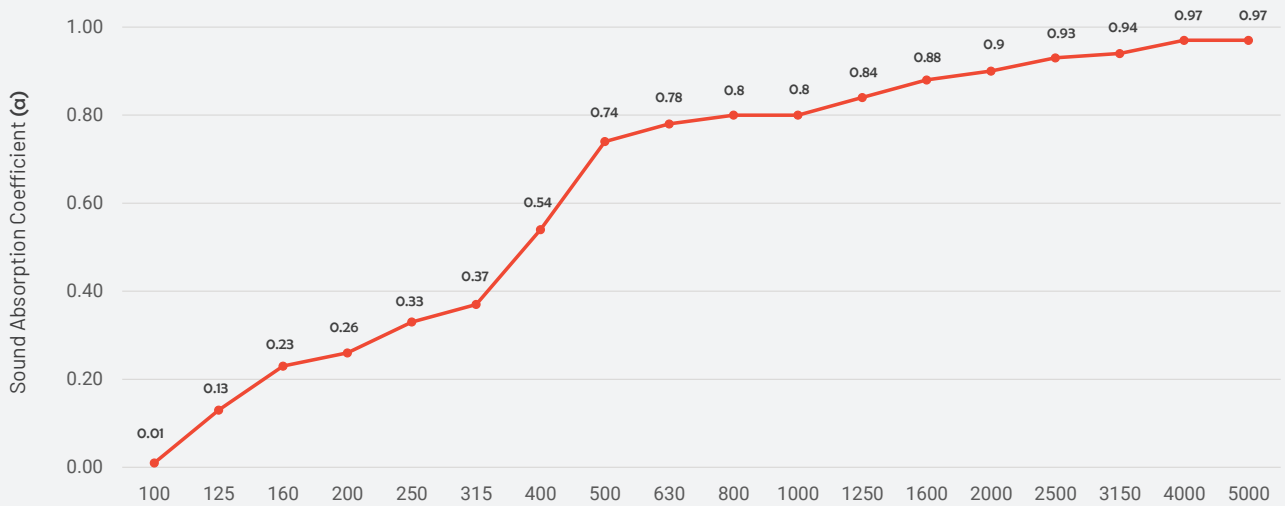

Please note that the dimensions of these panels have a tolerance of +/- 2mm.

Do not apply these panels behind radiators or too close to a heat source.

A slight color variation may occur between different batches.

The product images used are illustrative and may differ from the actual product.

ACOUSTIC PERFORMANCE:

Flat Panel VMT - 20 mm

Flat Panel VMT - 40 mm

Flat Panel VMT: Natural Woods Almond Oak

Flat Panel VMT: Natural Stones Moonlight Grey