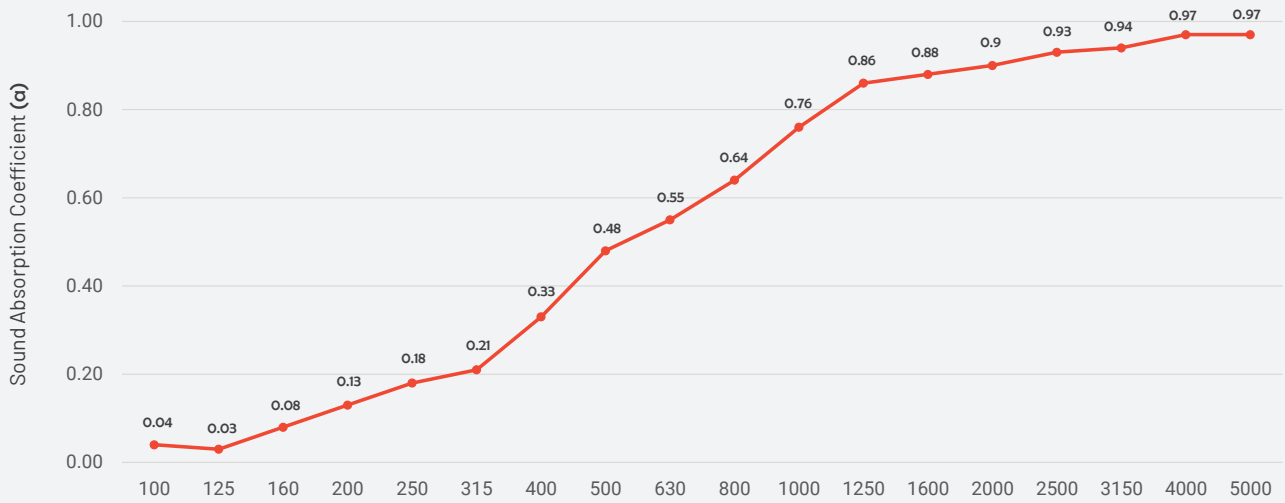

Please note that the dimensions of these panels have a tolerance of +/- 2mm.

Do not apply these panels behind radiators or too close to a heat source.

A slight color variation may occur between different batches.

The product images used are illustrative and may differ from the actual product.

ACOUSTIC PERFORMANCE:

Flat Panel VMT - 20 mm

Flat Panel VMT - 40 mm

Flat Panel VMT: Natural Woods Almond Oak

Flat Panel VMT: Natural Stones Moonlight Grey