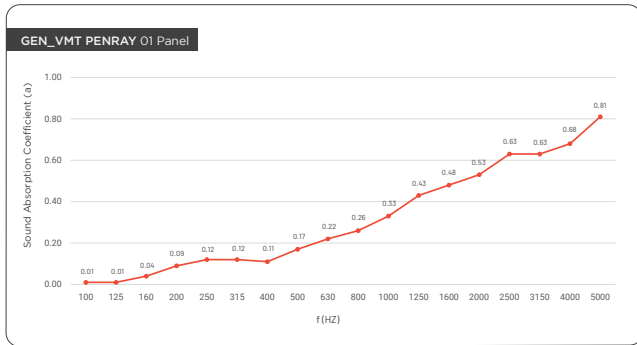

Acoustic Performance:

Fire Compliance:

- ASTM-E84 Class A
- BS 476 Part 6 & 7 Class 1
- EN-13501 Part 1 C, s2, d0

Certifications:

Disclaimers:

Color combinations are available upon request, subject to minimum order quantity (MOQ).
Please note that the dimensions of these panels have a tolerance of +/- 2mm.
Do not apply these panels behind radiators or too close to a heat source.
A slight color variation may occur between different batches.
The product images used are illustrative and may differ from the actual product.