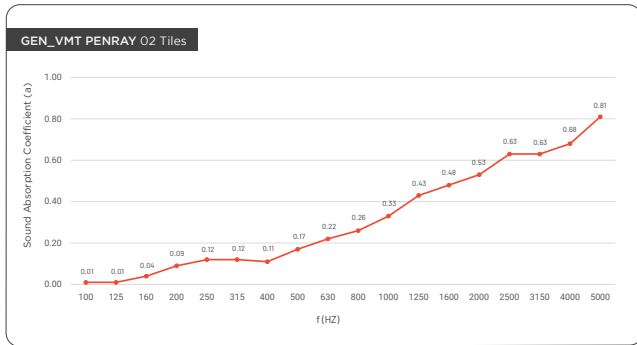

Acoustic Performance:

Fire Compliance:

- ASTM-E84 Class A
- BS 476 Part 6 & 7 Class 1
- EN-13501 Part 1 C, s2, d0

Certifications:

Disclaimers:

Color combinations are available upon request, subject to minimum order quantity (MOQ).

Please note that the dimensions of these panels have a tolerance of +/- 2mm.

Do not apply these panels behind radiators or too close to a heat source.

A slight color variation may occur between different batches.

The product images used are illustrative and may differ from the actual product.