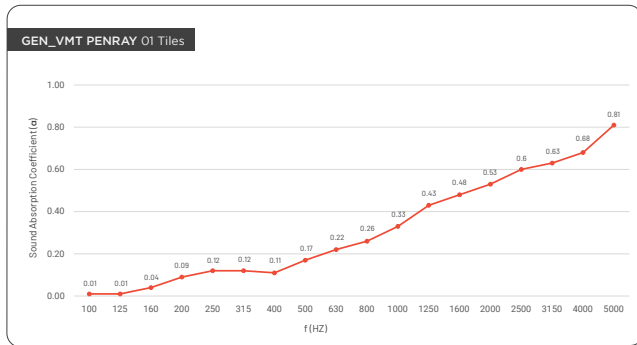

Acoustic Performance:

Fire Compliance:

- ASTM-E84 Class A
- BS 476 Part 6 & 7 Class 1
- EN-13501 Part 1 C, s2, d0

Certifications:

Disclaimers:

Color combinations are available upon request, subject to minimum order quantity (MOQ).

Please note that the dimensions of these panels have a tolerance of +/- 2mm.

Do not apply these panels behind radiators or too close to a heat source.

A slight color variation may occur between different batches.

The product images used are illustrative and may differ from the actual product.