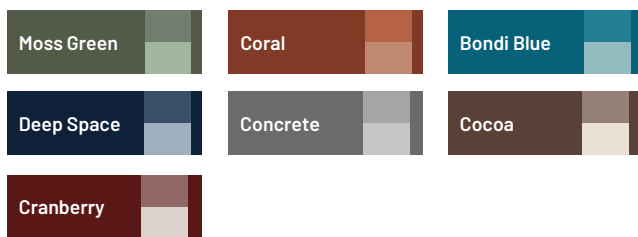

#### GEN\_VMT Colors

\*Different batches may show a color variation

### Available Finishes\*: