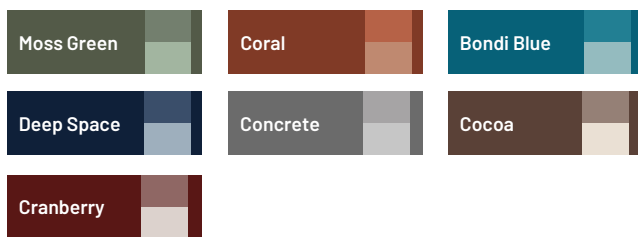

### Available Finishes\*:

#### GEN\_VMT Colors

\*Different batches may show a color variation