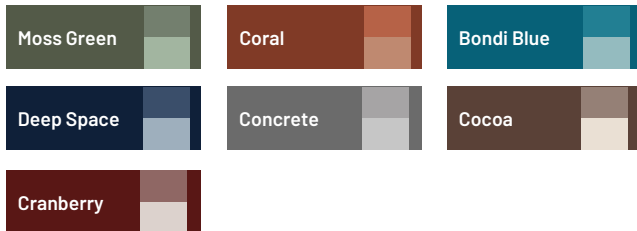

#### GEN\_VMT Colors

\*Different batches may show a color variation

### Description:

Presented in four distinct shapes, these tiles offer a customizable experience, allowing individuals to combine them according to their preferences. Derived from extensive geometric research in pentagonal tiling, each tile takes the form of a pentagon.

### Available Finishes\*: